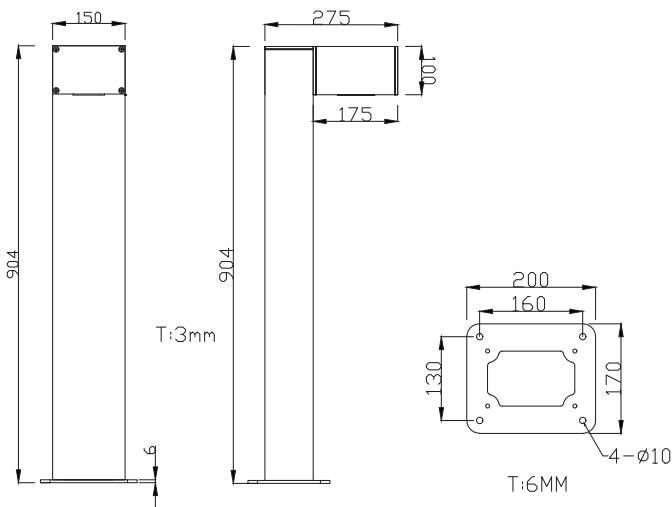

DLW-LED-039

C

D

Head C

Head D

Base

Driver Installation

C

Distribution:

INTENSITY DISTRIBUTION DIAGRAM
IN C PLANS

Features:

- Main body is made of Die casting aluminum and Extruded aluminum alloy.
- The diffuser is a clear anti-UV polycarbonate lens for high efficiency and vandal resistance.
- Lumileds 3030 led chip and Tridonic driver as regular, Sosen, Meanwell driver options.
- Easy access to LED and driver via a removable head.
- 2700-6500K color temperature options.
- Tamper proof fixings for increased vandal resistance.
- Anti-UV electrostatic powder spraying, regular color: Black, Silver, RAL7043, RAL7016
- IP65 rating water and rust proof protection.
- IK08 rating housing protection.
- Warranty is 3-5 years.