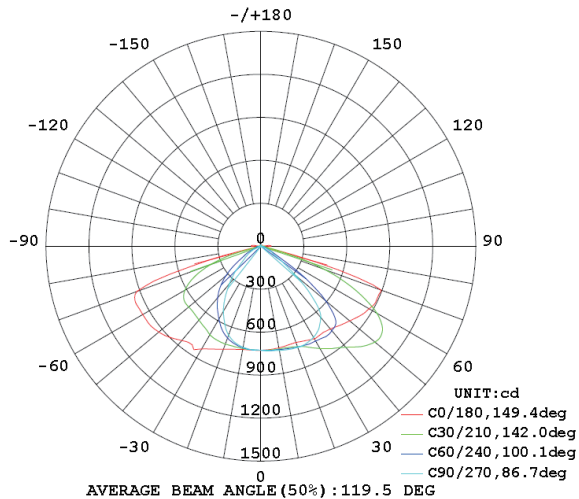

Distribution:

INTENSITY DISTRIBUTION DIAGRAM
IN C PLANS

Features:

- Main body is made of Die casting aluminum and Extruded aluminum alloy.
- The diffuser is a clear anti-UV polycarbonate lens for high efficiency and vandal resistance.
- Lumileds 3030 led chip and Tridonic driver as regular, Sosen, Meanwell driver options.
- Easy access to LED and driver via a removable head.
- 2700-6500K color temperature options.
- Tamper proof fixings for increased vandal resistance.
- Anti-UV electrostatic powder spraying, regular color: Black, Silver, RAL7043, RAL7016
- IP65 rating water and rust proof protection.
- IK08 rating housing protection.
- Warranty is 3-5 years.

Specification:

Item No.	LED	Lumens	Wattage	CCT	CRI
DLW-LED-039C-10W	Lumileds 3030	1050LM	10W	2700-6500K	Ra≥80
DLW-LED-039C-20W	Lumileds 3030	2100LM	20W	2700-6500K	Ra≥80
DLW-LED-039C-25W	Lumileds 3030	2696LM	25W	2700-6500K	Ra≥80
DLW-LED-039D-20W	Lumileds 3030	2520LM	20W	2700-6500K	Ra≥80
DLW-LED-039D-25W	Lumileds 3030	3235LM	25W	2700-6500K	Ra≥80