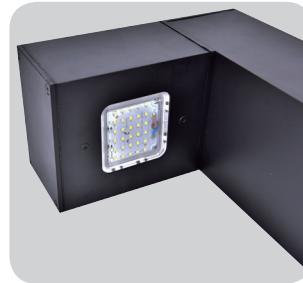

DLW-LED-039

C

D

Head C

Head D

Base

Driver Installation

C

Distribution:

INTENSITY DISTRIBUTION DIAGRAM
IN C PLANS

Features:

- Main body is made of Die casting aluminum and Extruded aluminum alloy.
- The diffuser is a clear anti-UV polycarbonate lens for high efficiency and vandal resistance.
- Lumileds 3030 led chip and Tridonic driver as regular, Sosen, Meanwell driver options.
- Easy access to LED and driver via a removable head.
- 2700-6500K color temperature options.
- Tamper proof fixings for increased vandal resistance.
- Anti-UV electrostatic powder spraying, regular color: Black, Silver, RAL7043, RAL7016
- IP65 rating water and rust proof protection.
- IK08 rating housing protection.
- Warranty is 3-5 years.