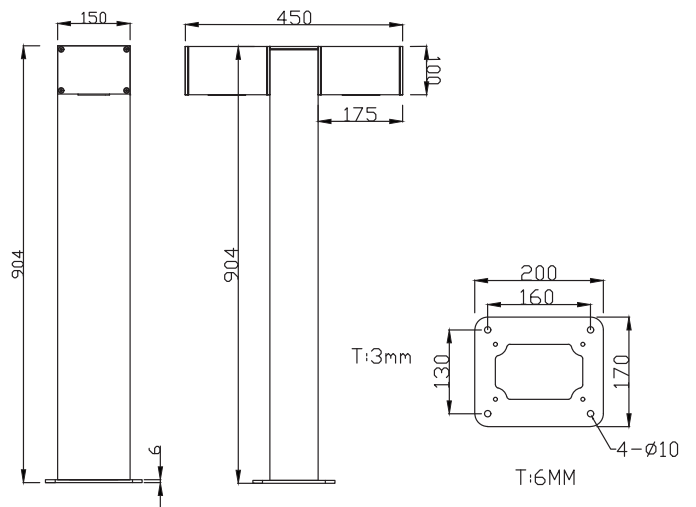

DLW-LED-039

C

D

Head C

Head D

Base

Driver Installation

C

Distribution:

INTENSITY DISTRIBUTION DIAGRAM
IN C PLANS

Features:

- Main body is made of Die casting aluminum and Extruded aluminum alloy.
- The diffuser is a clear anti-UV polycarbonate lens for high efficiency and vandal resistance.
- Lumileds 3030 led chip and Tridonic driver as regular, Sosen, Meanwell driver options.
- Easy access to LED and driver via a removable head.
- 2700-6500K color temperature options.
- Tamper proof fixings for increased vandal resistance.
- Anti-UV electrostatic powder spraying, regular color: Black, Silver, RAL7043, RAL7016
- IP65 rating water and rust proof protection.
- IK08 rating housing protection.
- Warranty is 3-5 years.