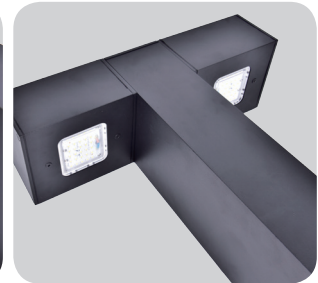

DLW-LED-039

C

D

Head C

Head D

Base

Driver Installation

C

Distribution:

INTENSITY DISTRIBUTION DIAGRAM
IN C PLANS

Features:

- Main body is made of Die casting aluminum and Extruded aluminum alloy.
- The diffuser is a clear anti-UV polycarbonate lens for high efficiency and vandal resistance.
- Lumileds 3030 led chip and Tridonic driver as regular, Sosen, Meanwell driver options.
- Easy access to LED and driver via a removable head.
- 2700-6500K color temperature options.
- Tamper proof fixings for increased vandal resistance.
- Anti-UV electrostatic powder spraying, regular color: Black, Silver, RAL7043, RAL7016
- IP65 rating water and rust proof protection.
- IK08 rating housing protection.
- Warranty is 3-5 years.